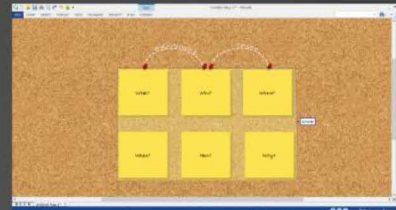

iMindQ<sup>®</sup> is a mind mapping solution that offers creating of mind maps, concept maps, flowcharts, WBS charts, as well as organizational charts and other types of diagrams, to clarify your thoughts, plan your activities and overall improve your productivity.

### Think

iMindQ<sup>®</sup> delivers a very intuitive and easy way of mapping ideas generated while brainstorming, connecting information gathered while conducting research on the web.