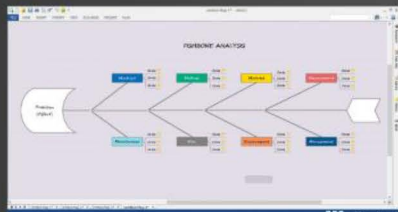

iMindQ® is a mind mapping solution that offers creating of mind maps, concept maps, flowcharts, WBS charts, as well as organizational charts and other types of diagrams, to clarify your thoughts, plan your activities and overall improve your productivity.

### Think

iMindQ® delivers a very intuitive and easy way of mapping ideas generated while brainstorming, connecting information gathered while conducting research on the web.