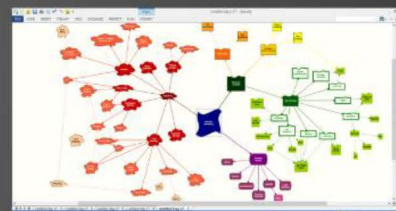

iMindQ<sup>®</sup> is a mind mapping solution that offers creating of mind maps, concept maps, flowcharts, WBS charts, as well as organizational charts and other types of diagrams, to clarify your thoughts, plan your activities and overall improve your productivity.

### Think

iMindQ<sup>®</sup> delivers a very intuitive and easy way of mapping ideas generated while brainstorming, connecting information gathered while conducting research on the web.

### Invent

MindQ<sup>®</sup> helps you invent new ways to solve problems, think of ways to improve business processes using Flowcharts and implement new ways for sharing your knowledge with others.

### Visualize

With the use of Concept maps you can visualize complex ideas or systems, while with the use of WBS (Work Breakdown Structure) you can visualize your project's deliverables. Simply convey any idea and information to your colleagues, in visually, memorable way.