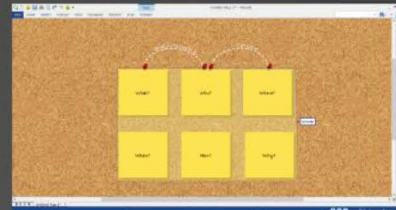

iMindQ® is a mind mapping solution that offers creating of mind maps, concept maps, flowcharts, WBS charts, as well as organizational charts and other types of diagrams, to clarify your thoughts, plan your activities and overall improve your productivity.

### Think

iMindQ® delivers a very intuitive and easy way of mapping ideas generated while brainstorming, connecting information gathered while conducting research on the web.

### Present

Address your audience with native iMindQ® presentation available on click. This smart presentation uniquely depicts the flow of complex information resulting in greater interactivity and participation.