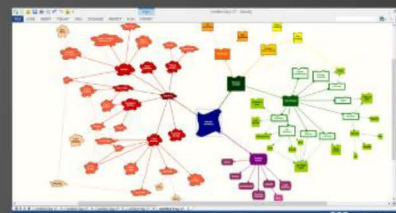

iMindQ® is a mind mapping solution that offers creating of mind maps, concept maps, flowcharts, WBS charts, as well as organizational charts and other types of diagrams, to clarify your thoughts, plan your activities and overall improve your productivity.

### Think

iMindQ® delivers a very intuitive and easy way of mapping ideas generated while brainstorming, connecting information gathered while conducting research on the web.

### Invent

MindQ® helps you invent new ways to solve problems, think of ways to improve business processes using Flowcharts and implement new ways for sharing your knowledge with others.

### Visualize

With the use of Concept maps you can visualize complex ideas or systems, while with the use of WBS (Work Breakdown Structure) you can visualize your project's deliverables. Simply convey any idea and information to your colleagues, in visually, memorable way.