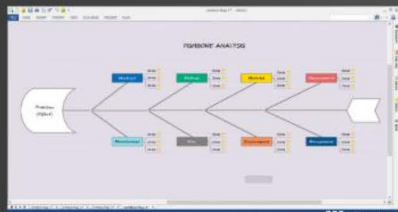

iMindQ<sup>®</sup> is a mind mapping solution that offers creating of mind maps, concept maps, flowcharts, WBS charts, as well as organizational charts and other types of diagrams, to clarify your thoughts, plan your activities and overall improve your productivity.

### Think

iMindQ<sup>®</sup> delivers a very intuitive and easy way of mapping ideas generated while brainstorming, connecting information gathered while conducting research on the web.